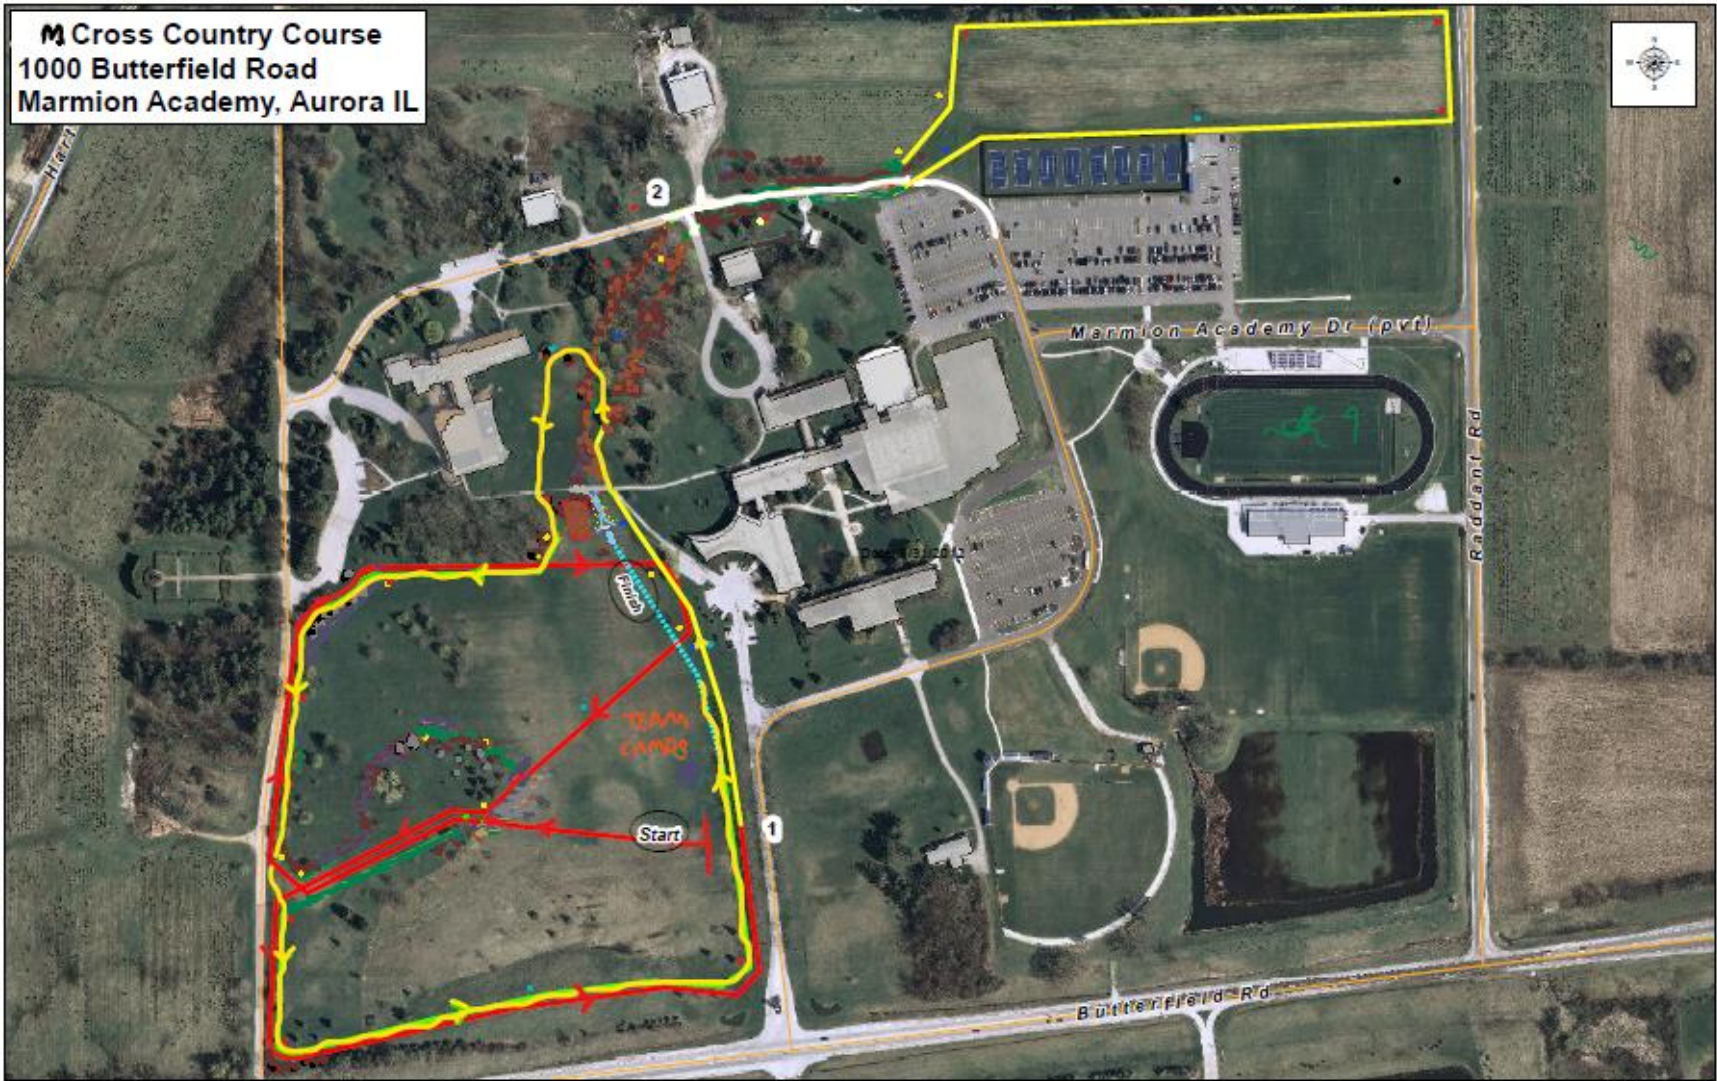

1.1m Cross Country Course
1000 Butterfield Road
Marmion Academy, Aurora IL

1.5mile course 6th grade

2.0 mile course 7th and 8th grade