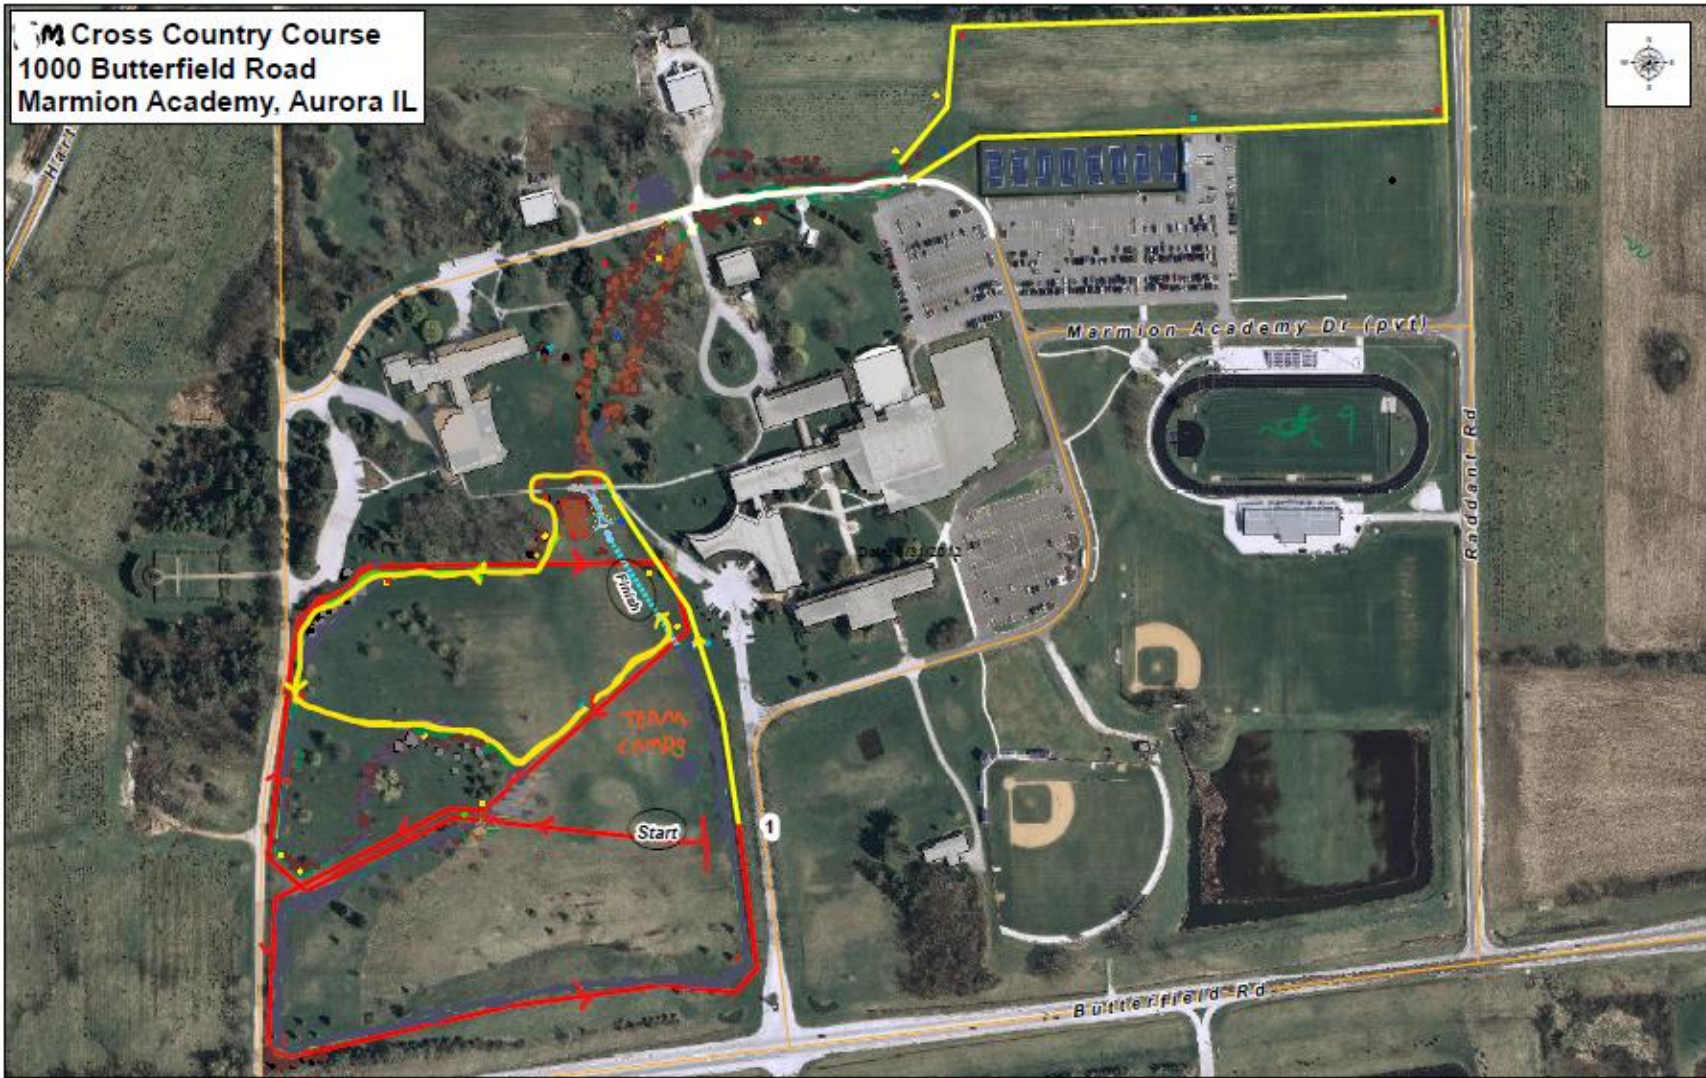

1.1m Cross Country Course
1000 Butterfield Road
Marmion Academy, Aurora IL

1.5mile course 6th grade

2.0 mile course 7th and 8th grade